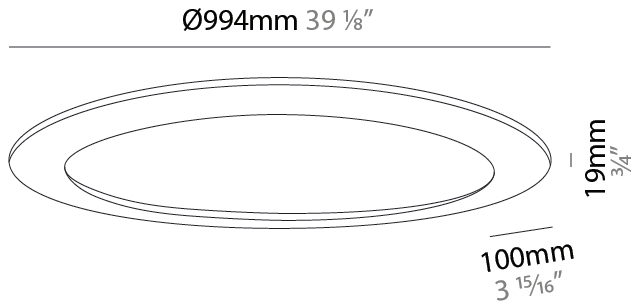

INFINITE RING SURFACE

A52052- _____ - _____

base number   Color   Finish
Temperature   Options

PROJECT
TYPE
SPECIFIER
QUANTITY
DATE

1. To build a product code in our configurator select the specify button on the base model # product page
2. To build a manual product code on this datasheet choose from the options listed below in blue font and add the suffix to the base model #

GENERAL

Series: Infinite Ring
Partner: Ivela
Division: Architectural
Installation: Surface
Product Type: Panels
Mounting Location: Ceiling
Light Distribution: Direct

PHYSICAL

Shape: Square
Length (mm): 994
Length (in): 39 1/8
Width (mm): 100
Width (in): 3 15/16
Height (mm): 19
Height (in): 3/4
Diffuser: PMMA - Opal
Fixture Finish: WHI / BLK / GLD
Fixture Material: Aluminum

ELECTRICAL

Lamp Type: LED
Input Wattage (W): 62
Dimming: Tri-Mode (Non-Dimming and Phase Dimming (120Vac only) and 0-10V Dimming)
Driver Included: No
Driver Location: Remote
Driver Type: Constant Voltage - Universal
Driver Class: Class 2
Housing: ENCP 5 (ERP) ENCP 8 (SC Power)
Input Voltage (V): 120 - 277
Output Voltage (V): 24

LED

Color Temperature (°K): 2700 / 3000 / 3500 / 4000
Max. Delivered Lumen (lm): 3720 / 3875 / 3989 / 4107
Nominal Lumen (lm): 7440 / 7770 / 7980 / 8215
CRI: >93 CRI
Lamp Life (hrs): 50000

OPTICAL

RATINGS AND CERTIFICATIONS

Certified By: CSA Certified to UL and CSA Standards
IP rating: IP20