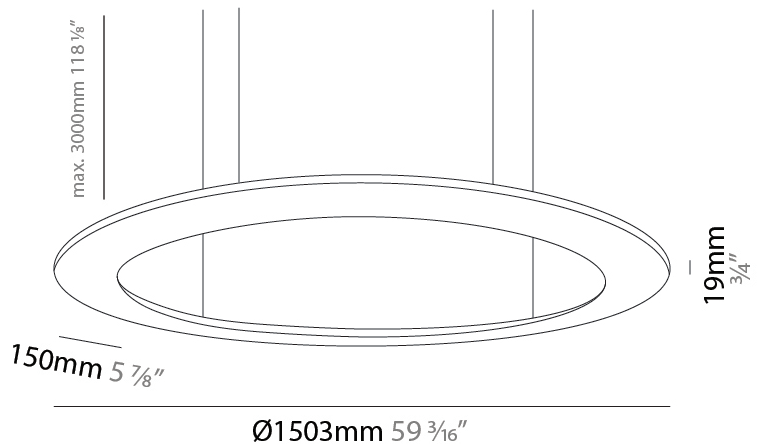

INFINITE RING SUSPENSION

A51084-

base number   Color   Finish
Temperature   Options

1. To build a product code in our configurator select the specify button on the base model # product page
2. To build a manual product code on this datasheet choose from the options listed below in blue font and add the suffix to the base model #

GENERAL

Series: Infinite Ring
Partner: Ivela
Division: Architectural
Installation: Suspension
Product Type: Panels
Mounting Location: Ceiling
Light Distribution: Direct

PHYSICAL

Shape: Square
Length (mm): 1503
Length (in): 59 ³/₁₆"
Width (mm): 100
Width (in): 3 ¹⁵/₁₆"
Height (mm): 19
Height (in): 3/4
Max. Overall Height (mm): 2500
Max. Overall Height (in): 98 ⁷/₁₆"
Diffuser: PMMA - Opal
Fixture Finish: WHI / BLK / GLD
Fixture Material: Aluminum

ELECTRICAL

Lamp Type: LED
Input Wattage (W): 94
Dimming: Tri-Mode (Non-Dimming and Phase Dimming (120Vac only) and 0-10V Dimming)
Driver Included: No
Driver Location: Remote
Driver Type: Constant Voltage - Universal
Driver Class: Class 1 and Class 2
Housing: ENCP 8 (SC Power) ENCP 10 (Mean Well)
Input Voltage (V): 120 - 277
Output Voltage (V): 24

LED

Color Temperature (°K): 2700 / 3000 / 3500 / 4000
Max. Delivered Lumen (lm): 5640 / 5875 / 6049 / 6227
Nominal Lumen (lm): 5640 / 5875 / 6049 / 6227
CRI: >93 CRI
Lamp Life (hrs): 50000

OPTICAL

RATINGS AND CERTIFICATIONS

Certified By: Certified for North American Standards
IP rating: IP20