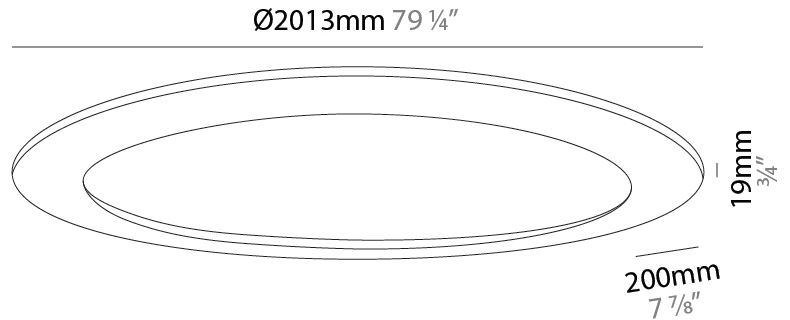

INFINITE RING SURFACE

A52054- -

base number   Color   Finish
Temperature   Options

PROJECT _____
TYPE _____
SPECIFIER _____
QUANTITY _____
DATE _____

1. To build a product code in our configurator select the specify button on the base model # product page
2. To build a manual product code on this datasheet choose from the options listed below in blue font and add the suffix to the base model #

GENERAL

Series: Infinite Ring
Partner: Ivela
Division: Architectural
Installation: Surface
Product Type: Panels
Mounting Location: Ceiling
Light Distribution: Direct

PHYSICAL

Shape: Square
Length (mm): 2103
Length (in): 79 1/4
Width (mm): 100
Width (in): 3 15/16
Height (mm): 19
Height (in): 3/4
Diffuser: PMMA - Opal
Fixture Finish: WHI / BLK / GLD
Fixture Material: Aluminum

ELECTRICAL

Lamp Type: LED
Input Wattage (W): 126
Dimming: Tri-Mode (Non-Dimming and Phase Dimming (120Vac only) and 0-10V Dimming)
Driver Included: No
Driver Location: Remote
Driver Type: Constant Voltage - Universal
Driver Class: Class 1
Housing: ENCP 8
Input Voltage (V): 120 - 277
Output Voltage (V): 24

LED

Color Temperature (°K): 2700 / 3000 / 3500 / 4000
Max. Delivered Lumen (lm): 7560 / 7875 / 8109 / 8347
Nominal Lumen (lm): 15120 / 15750 / 16199 / 16675
CRI: >93 CRI
Lamp Life (hrs): 50000

OPTICAL

RATINGS AND CERTIFICATIONS

Certified By: CSA Certified to UL and CSA Standards
IP rating: IP20