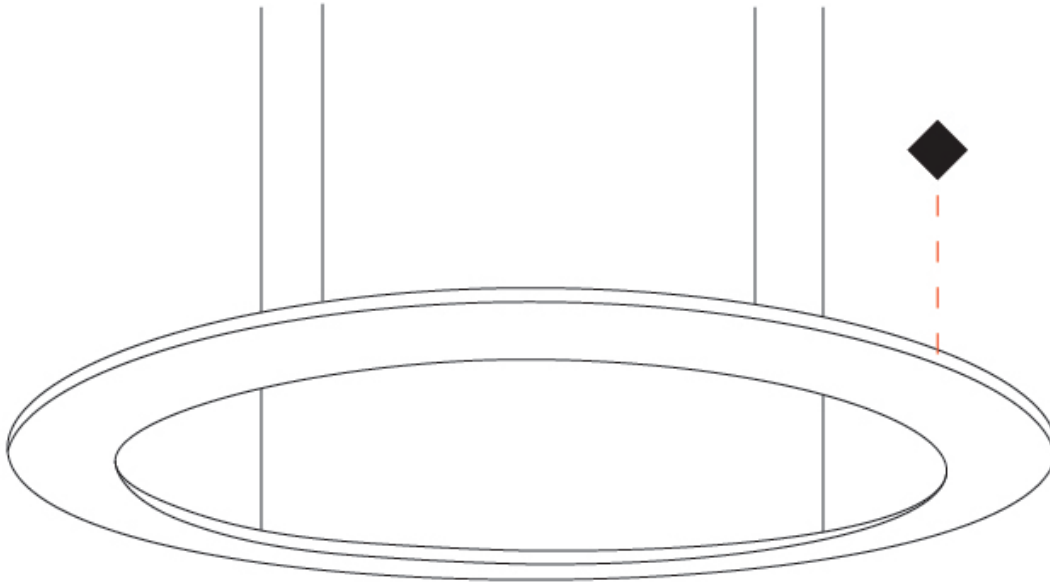

INFINITE RING SUSPENSION

A51084-

PROJECT

TYPE

SPECIFIER

QUANTITY

DATE