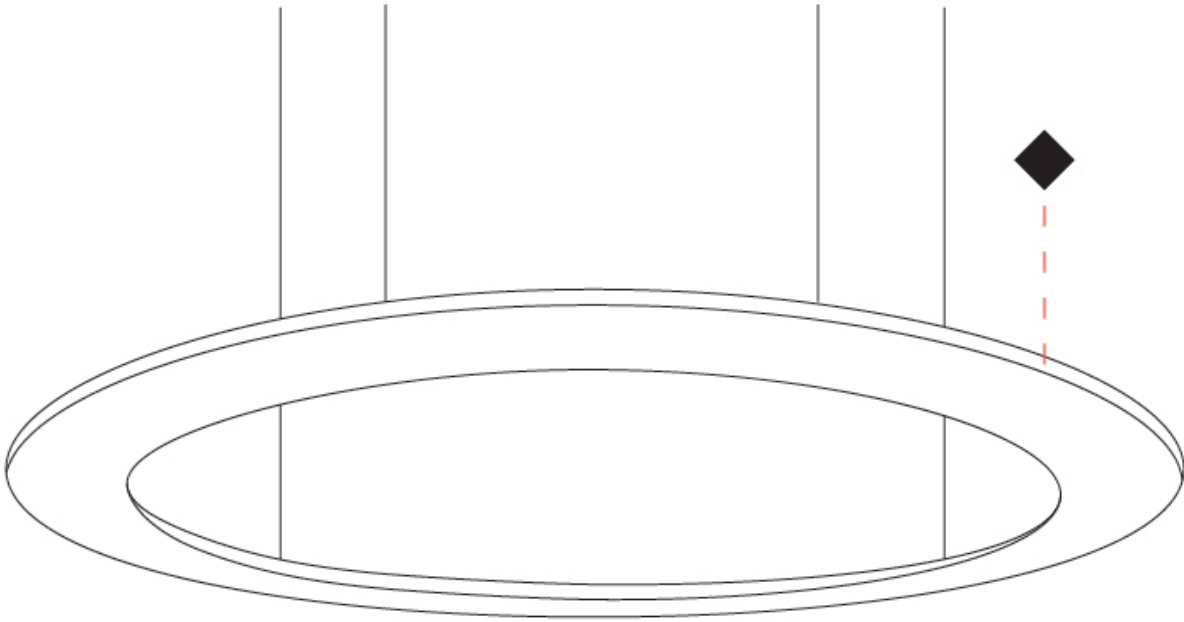

INFINITE RING SUSPENSION

A51085-

PROJECT	_____
TYPE	_____
SPECIFIER	_____
QUANTITY	_____
DATE	_____