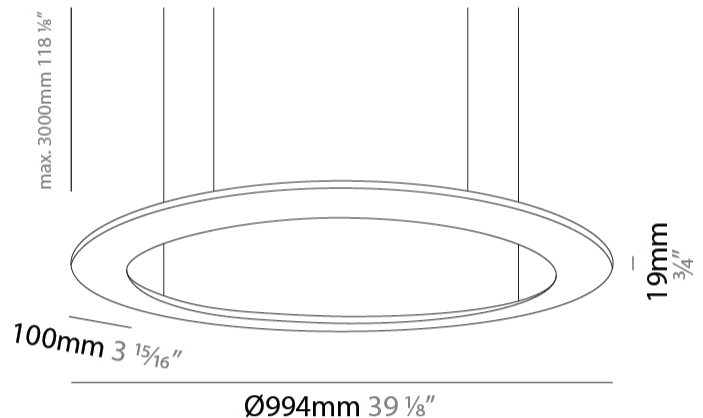

INFINITE RING SUSPENSION

A51083-

base number   Color   Finish
Temperature   Options

1. To build a product code in our configurator select the specify button on the base model # product page
2. To build a manual product code on this datasheet choose from the options listed below in blue font and add the suffix to the base model #

GENERAL

Series: Infinite Ring
Partner: Ivela
Division: Architectural
Installation: Suspension
Product Type: Panels
Mounting Location: Ceiling
Light Distribution: Direct

PHYSICAL

Shape: Square
Length (mm): 994
Length (in): 39 1/8
Width (mm): 100
Width (in): 3 15/16
Height (mm): 19
Height (in): 3/4
Max. Overall Height (mm): 2500
Max. Overall Height (in): 98 7/16
Diffuser: PMMA - Opal
Fixture Finish: WHI / BLK / GLD
Fixture Material: Aluminum

ELECTRICAL

Lamp Type: LED
Input Wattage (W): 62
Dimming: Tri-Mode (Non-Dimming and Phase Dimming (120Vac only) and 0-10V Dimming)
Driver Included: No
Driver Location: Remote
Driver Type: Constant Voltage - Universal
Driver Class: Class 2
Housing: ENCP 5 (ERP) ENCP 8 (SC Power)
Input Voltage (V): 120 - 277
Output Voltage (V): 24

LED

Color Temperature (°K): 2700 / 3000 / 3500 / 4000
Max. Delivered Lumen (lm): 3720 / 3875 / 3989 / 4107
Nominal Lumen (lm): 7440 / 7770 / 7980 / 8215
CRI: >93 CRI
Lamp Life (hrs): 50000

OPTICAL

RATINGS AND CERTIFICATIONS

Certified By: Certified for North American Standards
IP rating: IP20

PROJECT	
TYPE	
SPECIFIER	
QUANTITY	
DATE