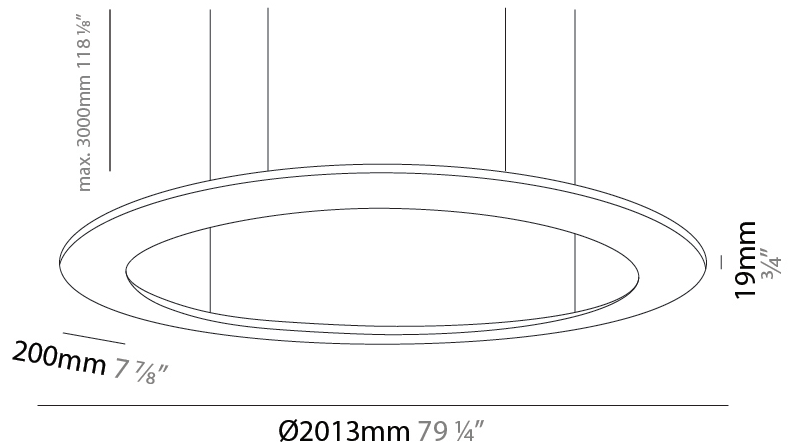

PROJECT	
TYPE	
SPECIFIER	
QUANTITY	
DATE	

INFINITE RING SUSPENSION

A51085-

base number   Color   Finish
Temperature   Options

1. To build a product code in our configurator select the specify button on the base model # product page
2. To build a manual product code on this datasheet choose from the options listed below in blue font and add the suffix to the base model #

GENERAL

Series: Infinite Ring
Partner: Ivela
Division: Architectural
Installation: Suspension
Product Type: Panels
Mounting Location: Ceiling
Light Distribution: Direct

PHYSICAL

Shape: Square
Length (mm): 2103
Length (in): 79 1/4
Width (mm): 100
Width (in): 3 15/16
Height (mm): 19
Height (in): 3/4
Max. Overall Height (mm): 2500
Max. Overall Height (in): 98 7/16
Diffuser: PMMA - Opal
Fixture Finish: WHI / BLK / GLD
Fixture Material: Aluminum

ELECTRICAL

Lamp Type: LED
Input Wattage (W): 126
Dimming: Tri-Mode (Non-Dimming and Phase Dimming (120Vac only) and 0-10V Dimming)
Driver Included: No
Driver Location: Remote
Driver Type: Constant Voltage - Universal
Driver Class: Class 1
Housing: ENCP 8
Input Voltage (V): 120 - 277
Output Voltage (V): 24

LED

Color Temperature (°K): 2700 / 3000 / 3500 / 4000
Max. Delivered Lumen (lm): 7560 / 7875 / 8109 / 8347
Nominal Lumen (lm): 15120 / 15750 / 16199 / 16675
CRI: >93 CRI
Lamp Life (hrs): 50000

OPTICAL

RATINGS AND CERTIFICATIONS

Certified By: Certified for North American Standards
IP rating: IP20