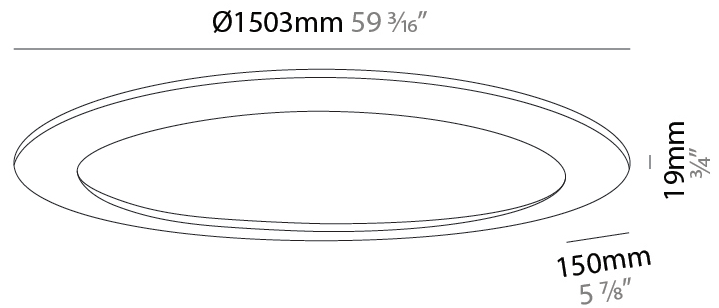

PROJECT	_____
TYPE	_____
SPECIFIER	_____
QUANTITY	_____
DATE	_____

INFINITE RING SURFACE

A52053- _____ - _____
base number   Color   Finish
                         Temperature   Options

1. To build a product code in our configurator select the specify button on the base model # product page
2. To build a manual product code on this datasheet choose from the options listed below in blue font and add the suffix to the base model #

GENERAL

Series: Infinite Ring
Partner: Ivela
Division: Architectural
Installation: Surface
Product Type: Panels
Mounting Location: Ceiling
Light Distribution: Direct

PHYSICAL

Shape: Square
Length (mm): 1503
Length (in): 59 ⁷/₁₆
Width (mm): 100
Width (in): 3 ¹⁵/₁₆
Height (mm): 19
Height (in): 3/4
Diffuser: PMMA - Opal
Fixture Finish: WHI / BLK / GLD
Fixture Material: Aluminum

ELECTRICAL

Lamp Type: LED
Input Wattage (W): 94
Dimming: Tri-Mode (Non-Dimming and Phase Dimming (120Vac only) and 0-10V Dimming)
Driver Included: No
Driver Location: Remote
Driver Type: Constant Voltage - Universal
Driver Class: Class 1 and Class 2
Housing: ENCP 8 (SC Power) ENCP 10 (Mean Well)
Input Voltage (V): 120 - 277
Output Voltage (V): 24

LED

Color Temperature (°K): 2700 / 3000 / 3500 / 4000
Max. Delivered Lumen (lm): 5640 / 5875 / 6049 / 6227
Nominal Lumen (lm): 11280 / 11750 / 12100 / 12455
CRI: >93 CRI
Lamp Life (hrs): 50000

OPTICAL

RATINGS AND CERTIFICATIONS

Certified By: CSA Certified to UL and CSA Standards
IP rating: IP20